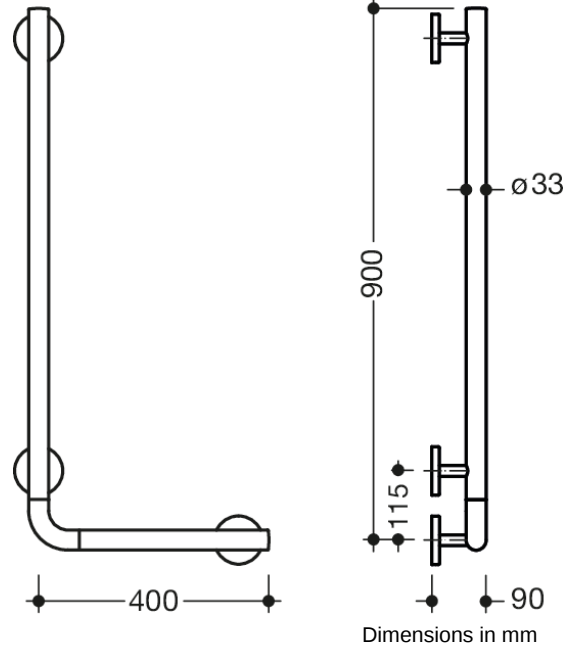

### Properties

L-shaped support rail System 800 K

- vertically and horizontally arranged rails connected at right-angles
- for holding on to and providing support
- L-shaped support rail made of high-quality polyamide according to HEWI colour chart
- supports and roses made of high-quality polyamide in the HEWI colour 99 (pure white)
- with continuous, corrosion resistant steel core
- horizontal length 400 mm, vertical length 900 mm, 90 mm deep, rail diameter 33 mm
- wall connection with discreet supports (diameter 18 mm) perpendicular to wall and flat roses
- rose diameter 80 mm, cap height 13 mm
- easy installation due to individually installed mounting plates made of high-quality stainless steel for hanging the L-shaped support rail
- can be mounted in left hand or right hand position
- including non-corrosive HEWI fixing material.